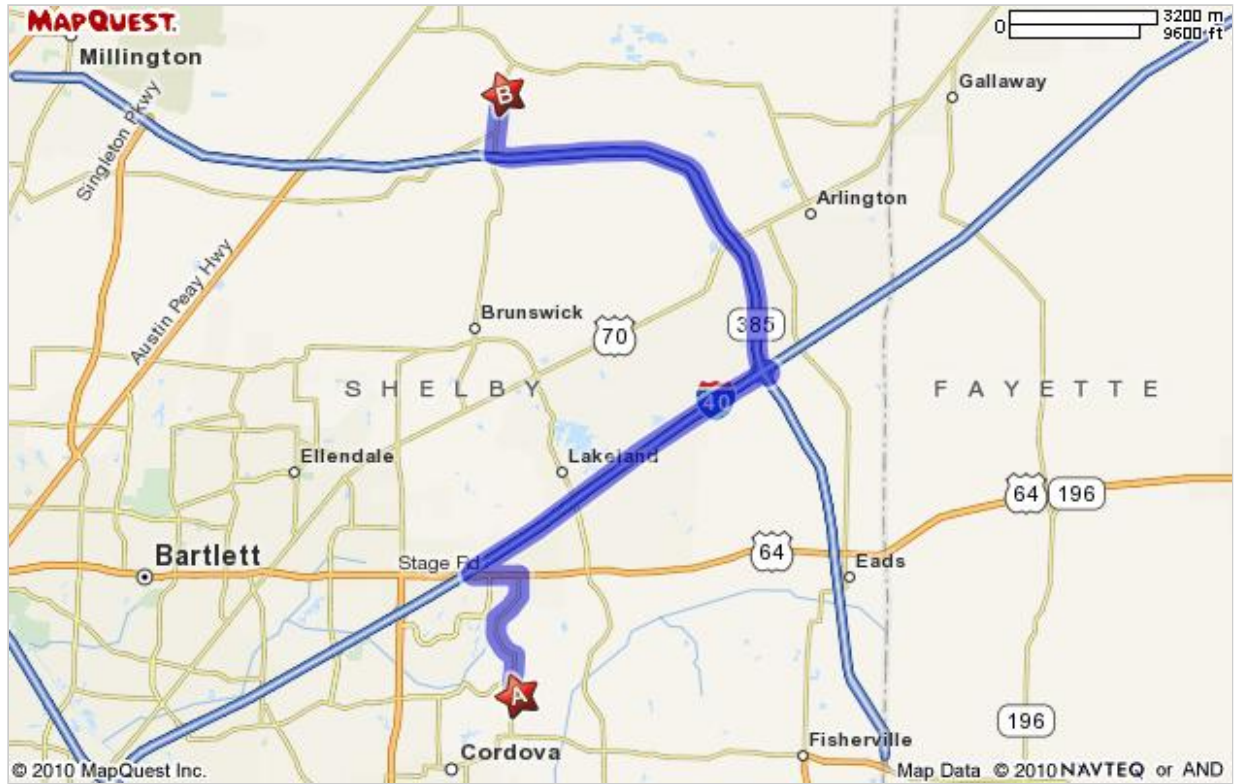

**MAPQUEST.**

Notes

Trip to Bolton High School7323 Brunswick Rd, Arlington, TN 38002 -
(901) 873-8150
18.56 miles - about 23 minutes**Cordova High School - (901) 416-4540**
1800 Berryhill Rd, Cordova, TN 38016

- | | | |
|---|---|-----------|
|  | 1. Start out going NORTH on BERRYHILL RD toward CHIMNEYROCK BLVD. | go 0.7 mi |
|  | 2. Turn LEFT to stay on BERRYHILL RD. | go 1.7 mi |
|   | 3. Turn LEFT onto US-64 W / TN-15 W. | go 0.8 mi |
|   | 4. Merge onto I-40 E toward NASHVILLE. | go 5.9 mi |
|  | 5. Take the TN-385 exit, EXIT 24-25 , toward TN-205 / ARLINGTON / COLLIERVILLE / MILLINGTON. | go 0.5 mi |
|   | 6. Merge onto TN-385 W via EXIT 24B toward MILLINGTON. | go 7.5 mi |
|  | 7. Take the BRUNSWICK RD exit. | go 0.3 mi |
|  | 8. Turn RIGHT onto N BRUNSWICK RD. | go 1.1 mi |
|  | 9. 7323 BRUNSWICK RD is on the LEFT. | go 0.0 mi |

**Bolton High School - (901) 873-8150**
7323 Brunswick Rd, Arlington, TN 38002

Total Travel Estimate : 18.56 miles - about 23 minutes

Route Map [Hide](#)

[All rights reserved. Use subject to License/Copyright](#) | [Map Legend](#)