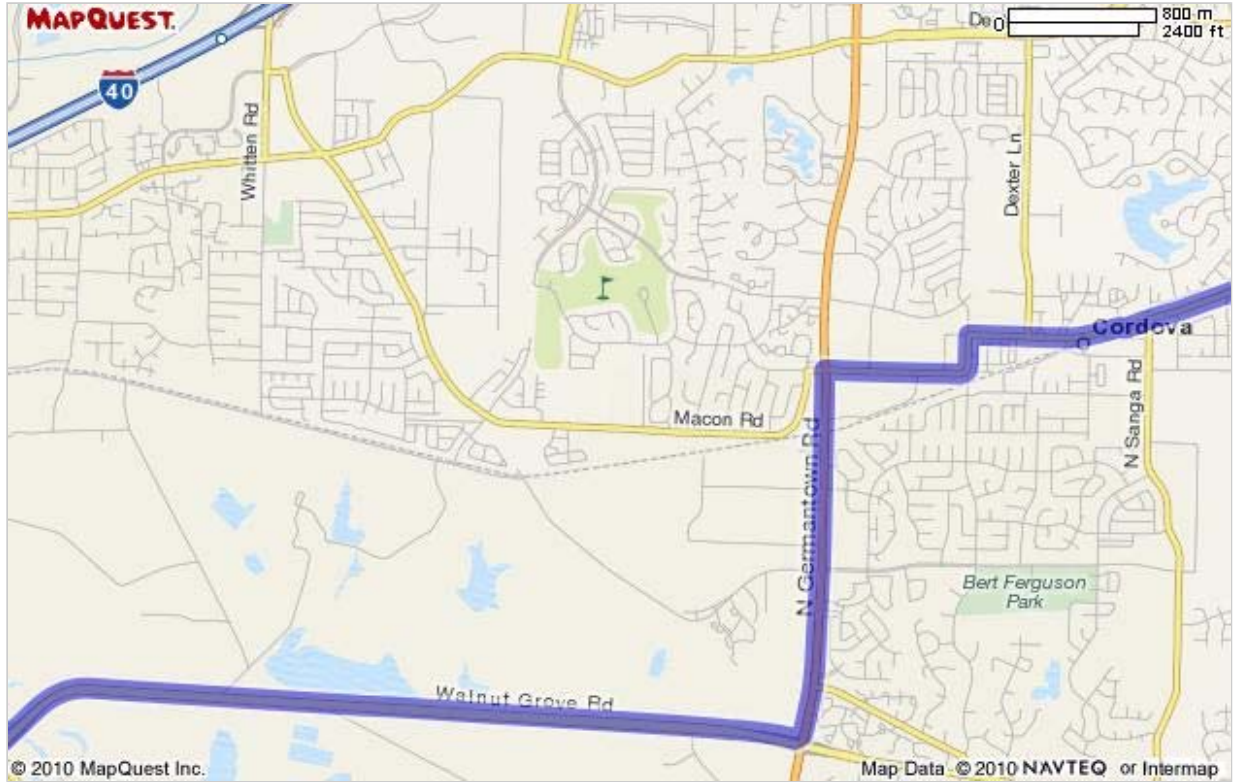

[All rights reserved. Use subject to License/Copyright](#) | [Map Legend](#)

Directions and maps are informational only. We make no warranties on the accuracy of their content, road conditions or route usability or expeditiousness. You assume all risk of use. MapQuest and its suppliers shall not be liable to you for any loss or delay resulting from your use of MapQuest. Your use of MapQuest means you agree to our [Terms of Use](#)