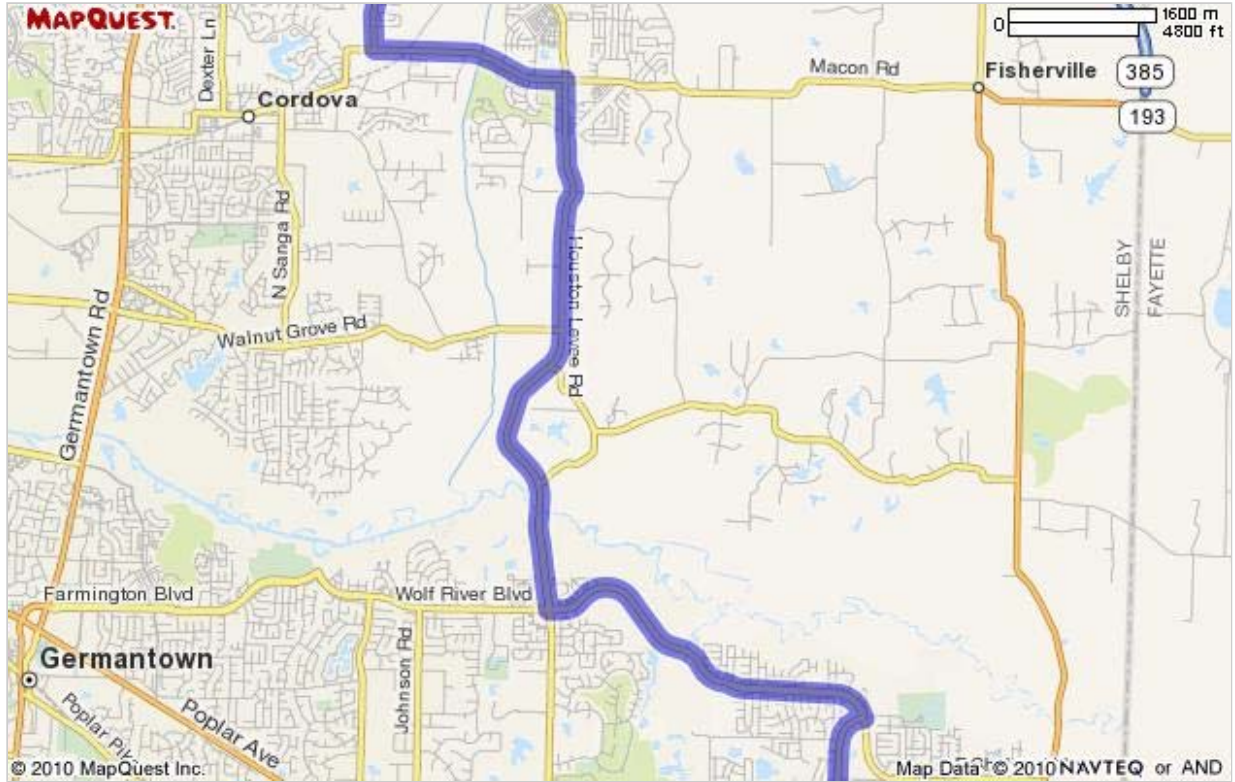

**MAPQUEST.**

Notes

**Trip to Collierville High School**1101 New Byhalia Rd, Collierville,  
TN 38017 - (901) 853-3310  
11.52 miles - about 22 minutes**Cordova High School - (901) 416-4540**  
1800 Berryhill Rd, Cordova, TN 380161. Start out going **SOUTH** on **BERRYHILL RD** toward  
**RASPBERRY LN.**

go 0.7 mi

2. Turn **LEFT** onto **MACON RD / TN-193.**

go 1.7 mi

3. Turn **RIGHT** onto **HOUSTON LEVEE RD.**

go 4.8 mi

4. Turn **LEFT** onto **WOLF RIVER BLVD.**

go 3.3 mi

5. Turn **RIGHT** onto **N BYHALIA RD.**

go 1.0 mi

6. **1101 NEW BYHALIA RD.**

go 0.0 mi

**Collierville High School - (901) 853-3310**  
1101 New Byhalia Rd, Collierville, TN 38017

Total Travel Estimate : 11.52 miles - about 22 minutes

Route Map [Hide](#)