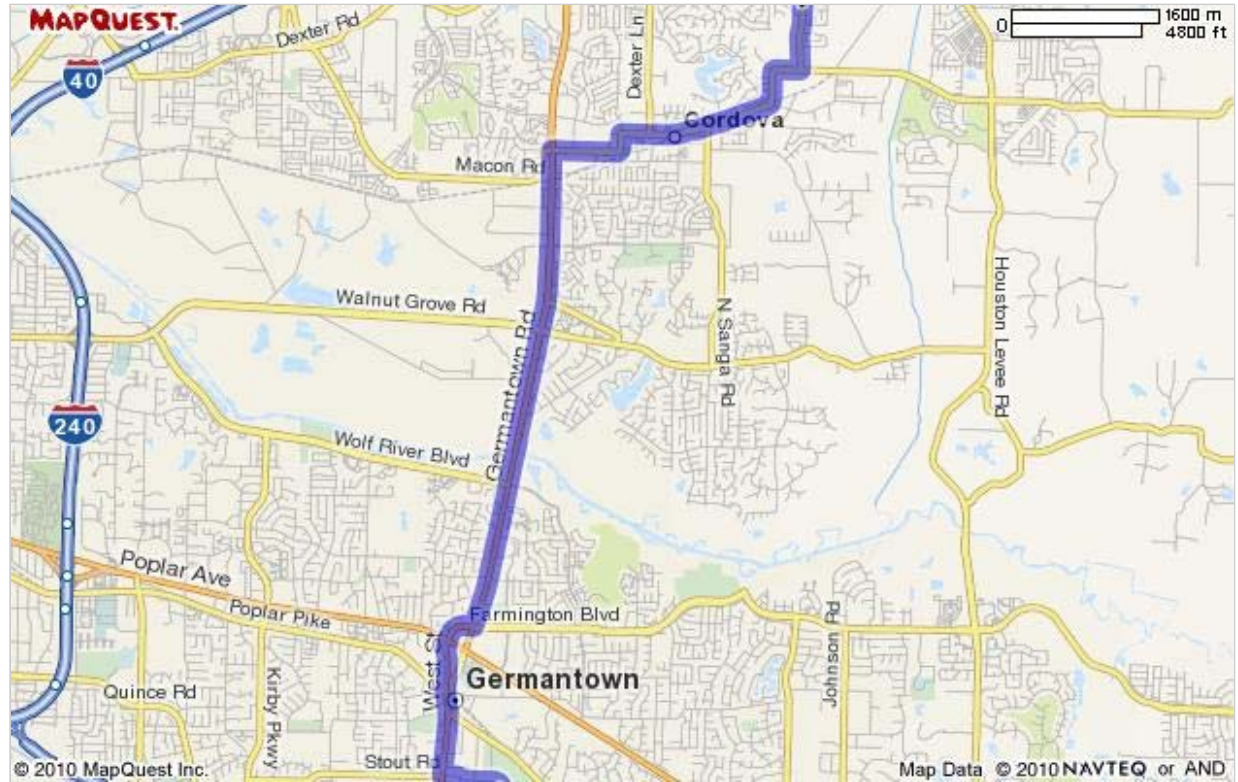

**MAPQUEST.**

Notes

**Trip to 2770 Cross Country Dr**

Germantown, TN 38138-7102

**9.62 miles - about 20 minutes****Cordova High School - (901) 416-4540  
1800 Berryhill Rd, Cordova, TN 38016**

- |  |   |           |
|--|---|-----------|
|  | 1. Start out going <b>SOUTH</b> on <b>BERRYHILL RD</b> toward <b>RASPBERRY LN.</b>  | go 0.7 mi |
|  | 2. Turn <b>RIGHT</b> onto <b>MACON RD / TN-193.</b>   | go 0.5 mi |
|  | 3. Turn <b>RIGHT</b> onto <b>MACON RD / TN-193.</b> Continue to follow <b>TN-193.</b>   | go 1.4 mi |
|  | 4. Turn <b>LEFT</b> onto <b>MACON RD / TN-193.</b> Continue to follow <b>MACON RD.</b>  | go 0.7 mi |
|  | 5. Turn <b>LEFT</b> onto <b>N GERMANTOWN RD / N GERMANTOWN PKWY / TN-177 S.</b> Continue to follow <b>N GERMANTOWN RD / TN-177 S.</b> | go 4.1 mi |
|  | 6. Turn <b>RIGHT</b> onto <b>W FARMINGTON BLVD.</b>   | go 0.3 mi |
|  | 7. Stay <b>STRAIGHT</b> to go onto <b>WEST ST.</b>  | go 0.6 mi |
|  | 8. <b>WEST ST</b> becomes <b>S GERMANTOWN RD / TN-177.</b>  | go 0.5 mi |
|  | 9. Turn <b>LEFT</b> onto <b>STOUT RD.</b>   | go 0.5 mi |
|  | 10. <b>STOUT RD</b> becomes <b>CROSS COUNTRY DR.</b>  | go 0.2 mi |
|  | 11. <b>2770 CROSS COUNTRY DR.</b>   | go 0.0 mi |

**2770 Cross Country Dr, Germantown, TN 38138-7102**

Total Travel Estimate : 9.62 miles - about 20 minutes

Route Map [Hide](#)

[All rights reserved. Use subject to License/Copyright](#) | [Map Legend](#)