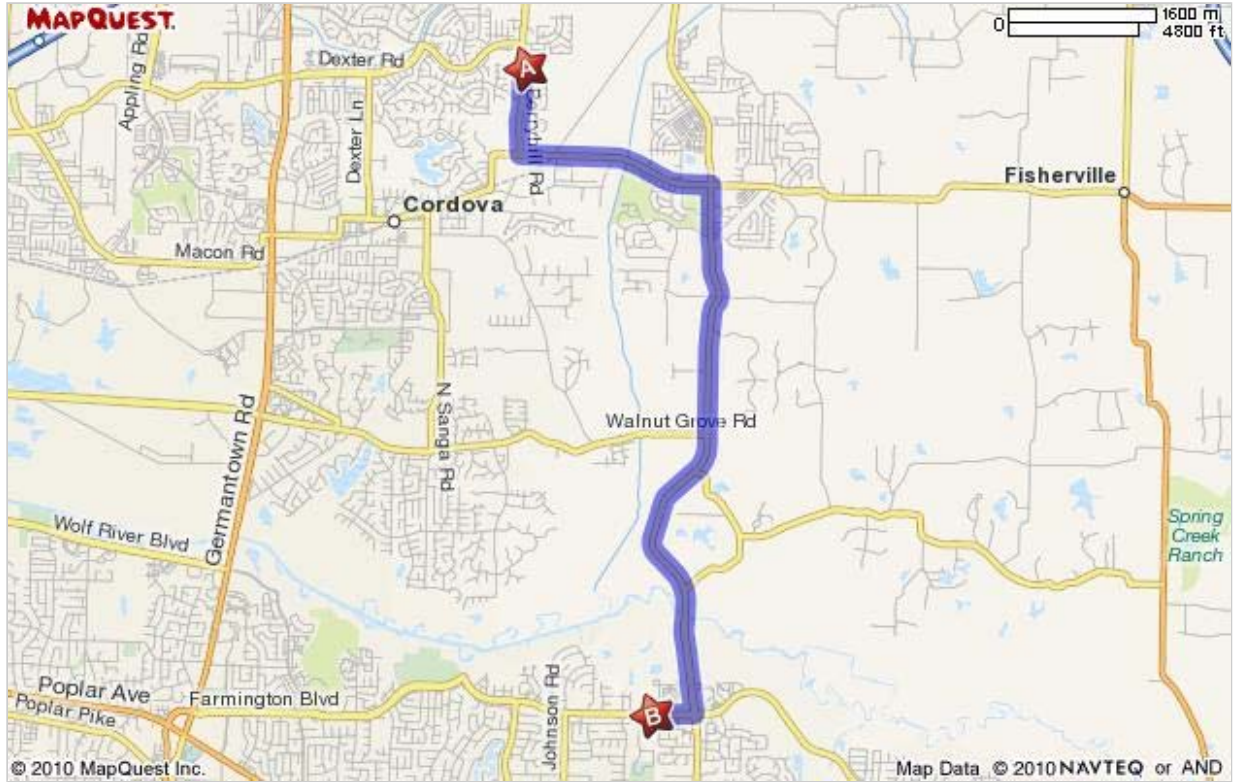

[All rights reserved. Use subject to License/Copyright](#) | [Map Legend](#)

Directions and maps are informational only. We make no warranties on the accuracy of their content, road conditions or route usability or expeditiousness. You assume all risk of use. MapQuest and its suppliers shall not be liable to you for any loss or delay resulting from your use of MapQuest. Your use of MapQuest means you agree to our [Terms of Use](#)