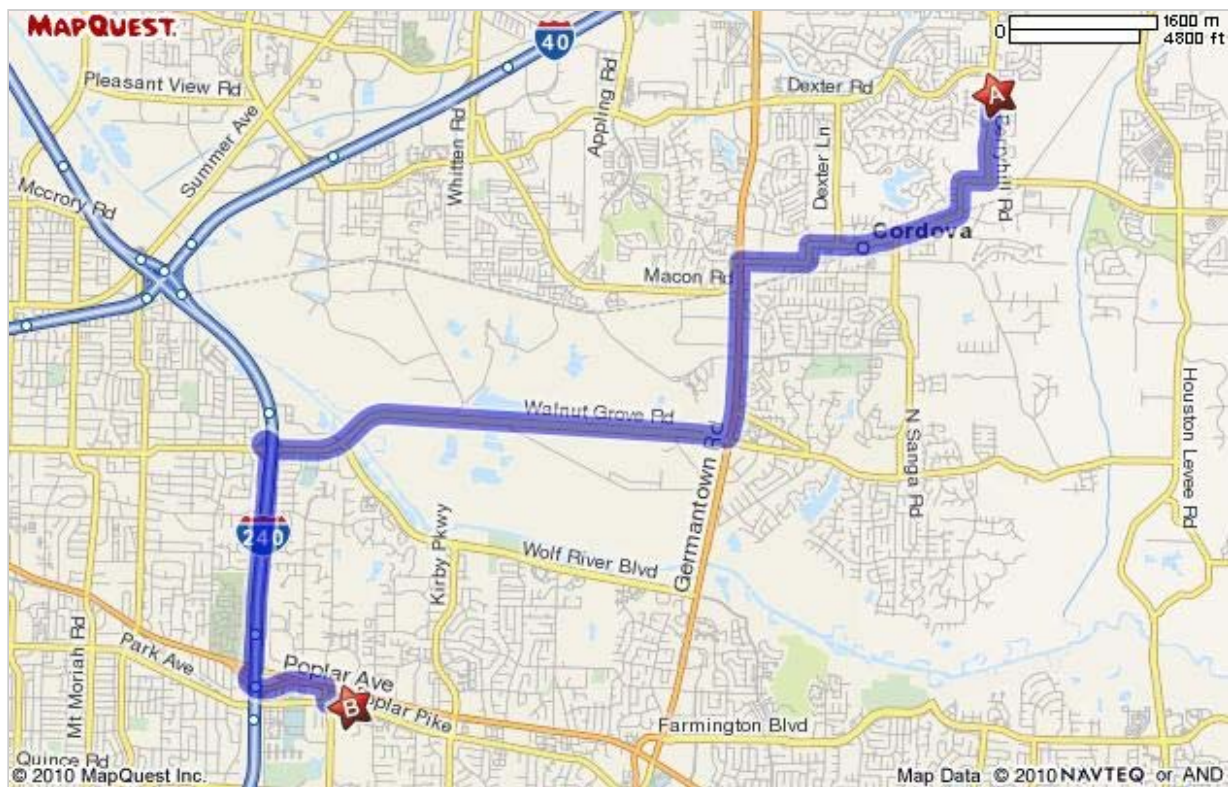

12. Turn **LEFT** onto **PARK AVE.**

go 0.2 mi

13. **6191 PARK AVE** is on the **RIGHT.**

go 0.0 mi

Memphis University School - (901) 260-1300
6191 Park Ave, Memphis, TN 38119

Total Travel Estimate : 12.21 miles - about 21 minutes

Route Map [Hide](#)

[All rights reserved. Use subject to License/Copyright](#) | [Map Legend](#)

Directions and maps are informational only. We make no warranties on the accuracy of their content, road conditions or route usability or expeditiousness. You assume all risk of use. MapQuest and its suppliers shall not be liable to you for any loss or delay resulting from your use of MapQuest. Your use of MapQuest means you agree to our [Terms of Use](#)