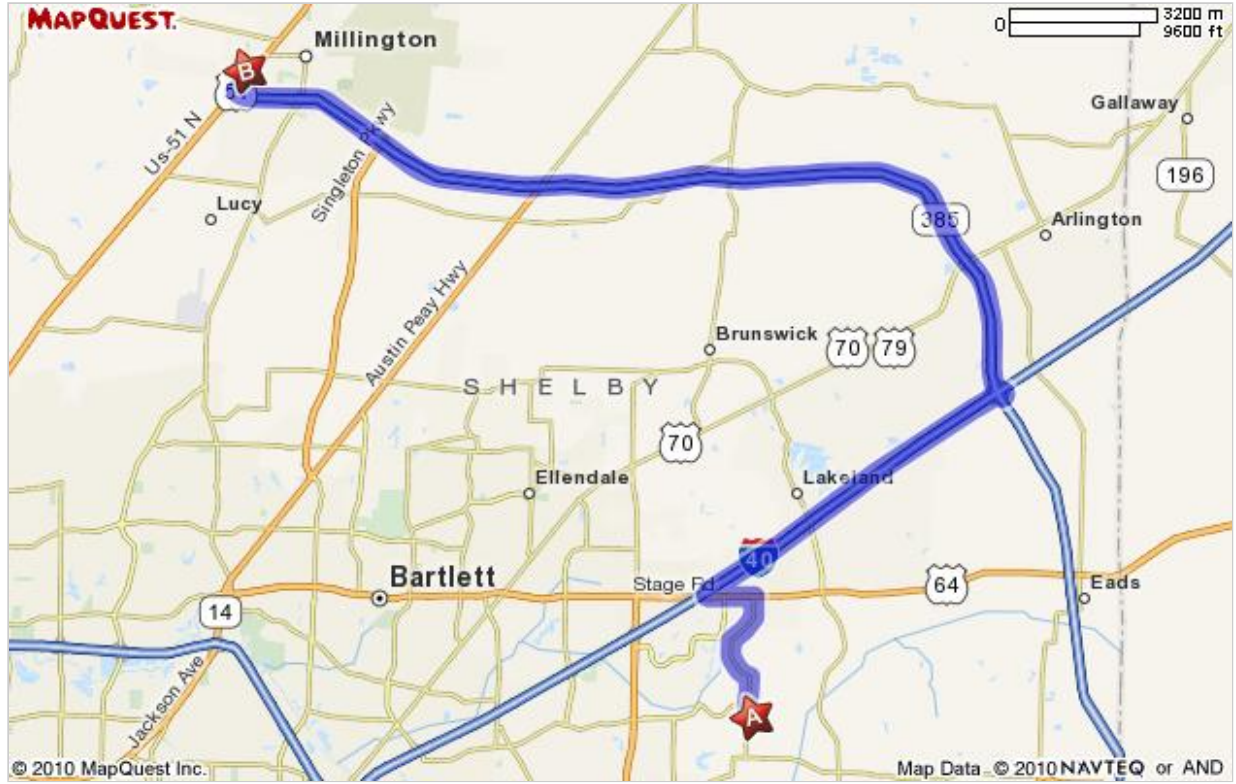

**MAPQUEST.**

Notes

**Trip to 4351 Babe Howard Ave**

Millington, TN 38053-3252

**27.34 miles - about 31 minutes****Cordova High School - (901) 416-4540  
1800 Berryhill Rd, Cordova, TN 38016**

- |  |   |            |
|--|---|------------|
|  | 1. Start out going <b>NORTH</b> on <b>BERRYHILL RD</b> toward <b>CHIMNEYROCK BLVD.</b>                            | go 0.7 mi  |
|  | 2. Turn <b>LEFT</b> to stay on <b>BERRYHILL RD.</b>   | go 1.7 mi  |
|  | 3. Turn <b>LEFT</b> onto <b>US-64 W / TN-15 W.</b>  | go 0.8 mi  |
|  | 4. Merge onto <b>I-40 E</b> toward <b>NASHVILLE.</b>  | go 5.9 mi  |
|  | 5. Take the <b>TN-385</b> exit, <b>EXIT 24-25</b> , toward <b>TN-205 / ARLINGTON / COLLIERVILLE / MILLINGTON.</b> | go 0.5 mi  |
|  | 6. Merge onto <b>TN-385 W</b> via <b>EXIT 24B</b> toward <b>MILLINGTON.</b>                                       | go 16.9 mi |
|  | 7. Merge onto <b>US-51 N / US-51 N / TN-3 N</b> toward <b>MILLINGTON.</b>   | go 0.6 mi  |
|  | 8. Turn <b>LEFT</b> onto <b>BABE HOWARD BLVD.</b>   | go 0.2 mi  |
|  | 9. <b>4351 BABE HOWARD AVE.</b>   | go 0.0 mi  |

**4351 Babe Howard Ave, Millington, TN 38053-3252****Total Travel Estimate : 27.34 miles - about 31 minutes**Route Map [Hide](#)

[All rights reserved. Use subject to License/Copyright](#) | [Map Legend](#)